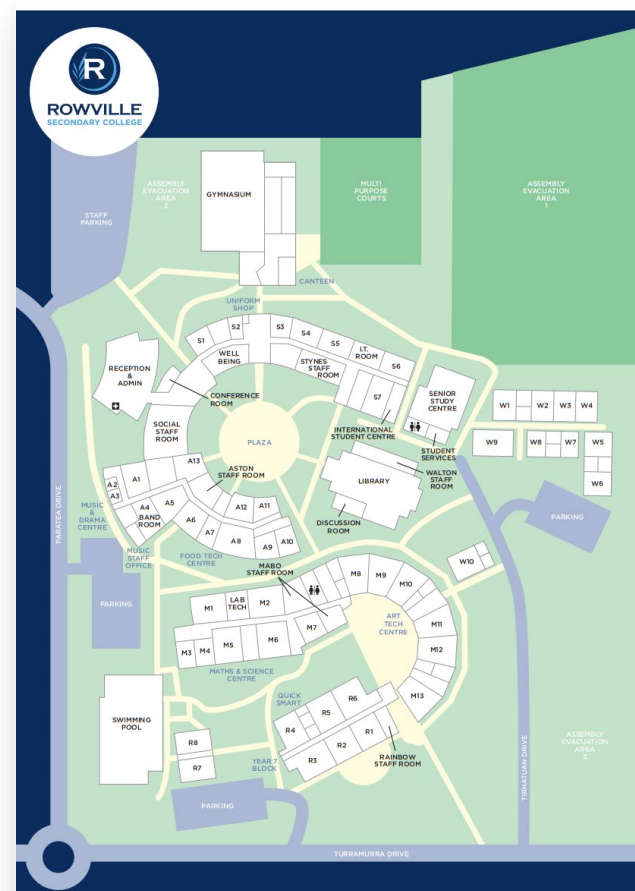

ROWVILLE SECONDARY COLLEGE - WESTERN CAMPUS

[Download maps](#)

rowvillesc.vic.edu.au

ROWVILLE
SECONDARY COLLEGE